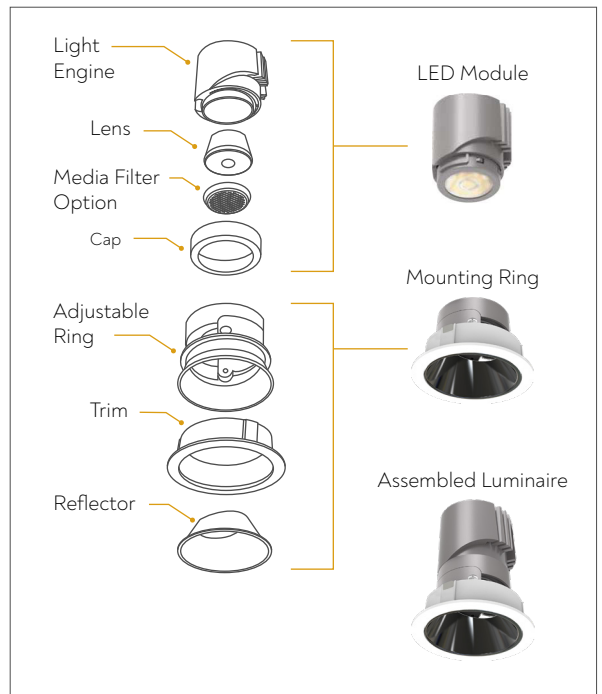

**VENICE**  
**DOWNLIGHTS**  
3", 4", 6" Euro Collection

**[ FEATURES ]**

The Venice is a high-performance recessed downlight offering reduced glare and high visual comfort. Available in 3", 4" and 6" round or square trim, fixed or adjustable, the Venice is one of the most flexible downlights in the market. Its modular design with a variety of light engines and optics allows for suitable use in countless applications. This downlight is designed for easy installation, removal, and maintenance from below the ceiling to reduce capital and operating costs. The Venice is ideal for ambient or accent lighting in commercial, retail, hospitality, and residential settings.

**[ LUMINAIRE INFORMATION ]**

RECESSED

Product Detail

Lumens/Watts (3000K)	<b>1100lm/15W<sup>1</sup> - 3 Inch (Standard)</b> <b>2000lm/25W<sup>2</sup> - 4 Inch (Standard)</b> 1700lm/20W <sup>2</sup> - 4 Inch 2400lm/28W <sup>3</sup> - 6 Inch 2800lm/34W <sup>3</sup> - 6 Inch
Input Voltage	120-277V
Efficacy	Up to 90lm/W
CRI	>90Ra
Beam Angle	<b>55° (Standard)</b> , 24°, 38°
CCT	3000K, 3500K, 4000K
Dimming	<b>0-10V (20W-34W Standard), Phase Dimming 10-100% (15W Standard), Dual (Consult Factory)</b>
Trim Colour	<b>White (Standard)</b> , Black, Silver
Ingress Protection	IP20 Dry Location, Wet Location Option <sup>1</sup> (3in)
Warranty	5 yrs
Certification	