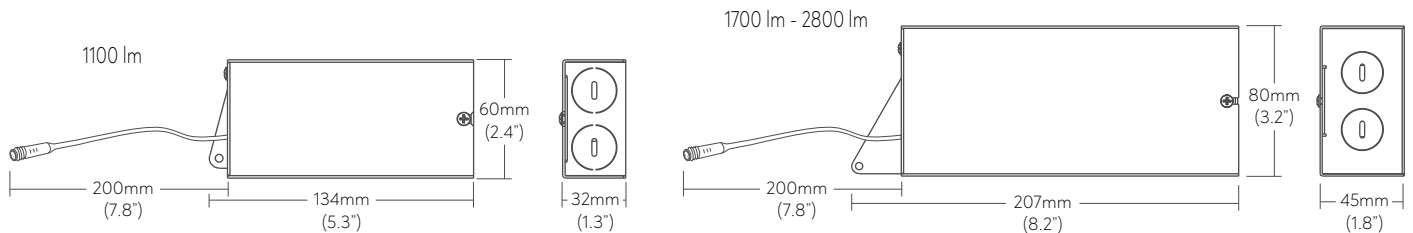

[DRIVER ENCLOSURE]

[REFLECTOR - TILT]