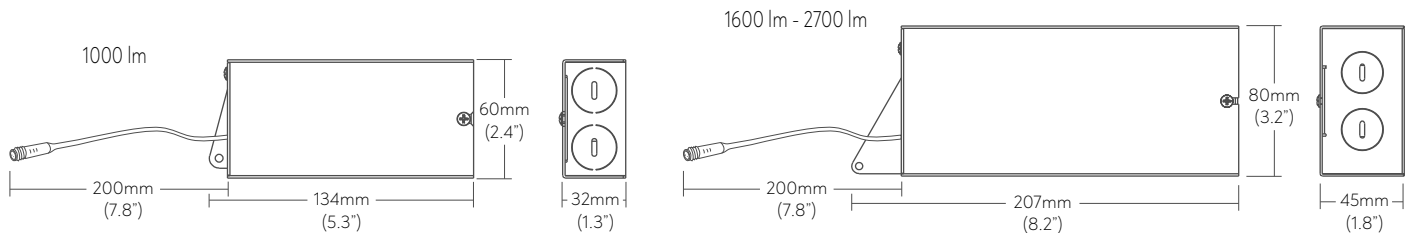

[DRIVER ENCLOSURE]

[REFLECTOR - TILT]