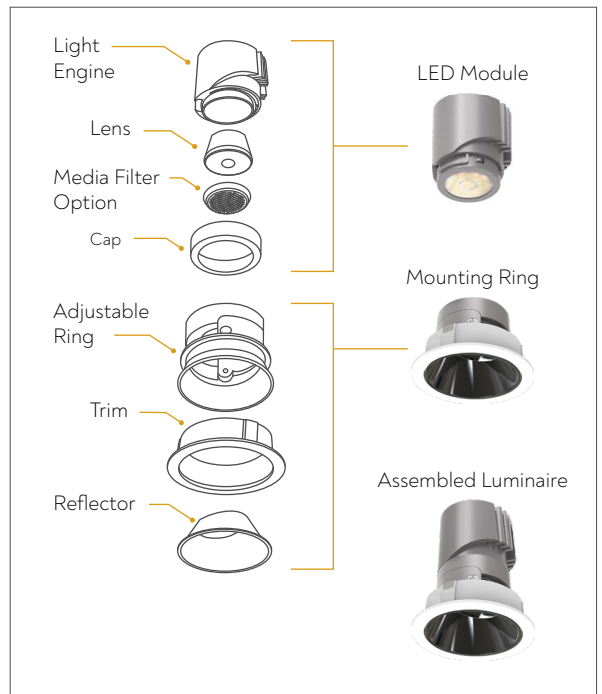

VENICE
DOWNLIGHTS
3", 4", 6" Euro Collection

[FEATURES]

The Venice is a high-performance recessed downlight offering reduced glare and high visual comfort. Available in 3", 4" and 6" round or square trim, fixed or adjustable, the Venice is one of the most flexible downlights in the market. Its modular design with a variety of light engines and optics allows for suitable use in countless applications. This downlight is designed for easy installation, removal, and maintenance from below the ceiling to reduce capital and operating costs. The Venice is ideal for ambient or accent lighting in commercial, retail, hospitality, and residential settings.

[LUMINAIRE INFORMATION]

RECESSED 

Product Detail

| | |
|----------------------|--|
| Lumens/Watts (3000K) | 1000lm/15W¹ - 3 Inch (Standard) 1900lm/25W² - 4 Inch (Standard) 1600lm/20W ² - 4 Inch 2200lm/28W ³ - 6 Inch 2700lm/34W ³ - 6 Inch |
| Input Voltage | 120-277V |
| Efficacy | Up to 90lm/W |
| CRI | >90Ra |
| Beam Angle | 55° (Standard) , 24°, 38° |
| CCT | 3000K, 3500K, 4000K |
| Dimming | 0-10V (20W-34W Standard), Phase Dimming 10-100% (15W Standard), Dual (Consult Factory) |
| Trim Colour | White (Standard) , Black, Silver |
| Ingress Protection | IP20 Dry Location, Wet Location Option ¹ (3in) |
| Warranty | 5 yrs |
| Certification |  |