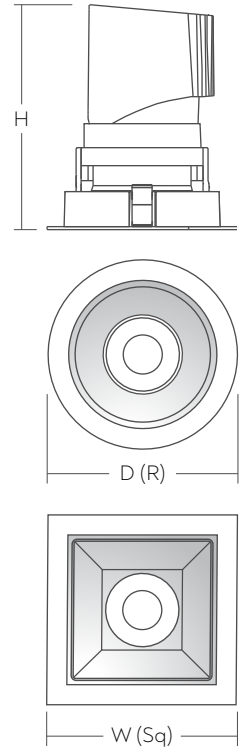

**VENICE**  
**DOWNLIGHTS**  
3", 4", 6" Euro Collection

**[ FEATURES ]**

The Venice is a high-performance recessed downlight offering reduced glare and high visual comfort. Available in 3", 4" and 6" round or square trim, fixed or adjustable, the Venice is one of the most flexible downlights in the market. Its modular design with a variety of light engines and optics allows for suitable use in countless applications. This downlight is designed for easy installation, removal, and maintenance from below the ceiling to reduce capital and operating costs. The Venice is ideal for ambient or accent lighting in commercial, retail, hospitality, and residential settings.

**[ DIMENSIONS ]**

Collection / Model	D / W	H	Cutout Size D / W
EURO3 / 3 Inch* Venice Round VEN3 (R)	Ø85mm (3.35")	113mm (4.45")	Ø75mm (2.95")
EURO3 / 3 Inch* Venice Square VEN3 (Sq)	85x85mm (3.35"x3.35")	112mm (4.41")	75x75mm (2.95"x2.95")
EURO3 / 3 Inch* Venice Wall Wash Round VEN3-WW (R)	Ø88mm (3.46")	100mm (3.94")	Ø75mm (2.95")
EURO3 / 3 Inch* Venice Wall Wash Square VEN3-WW (Sq)	88x88mm (3.46"x3.46")	100mm (3.94")	75x75mm (2.95"x2.95")
EURO4 / 4 Inch* Venice Round VEN4 (R)	Ø115mm (4.53")	141mm (5.55")	Ø100mm (3.94")
EURO4 / 4 Inch* Venice Square VEN4 (Sq)	112x112mm (4.41"x4.41")	136mm (5.35")	100x100mm (3.94"x3.94")
EURO6 / 6 Inch* Venice Round VEN6 (R)	Ø140mm (5.51")	175mm (6.89")	Ø125mm (4.92")
EURO6 / 6 Inch* Venice Square VEN6 (Sq)	140x140mm (5.51"x5.51")	169.5mm (6.67")	125x125mm (4.92"x4.92")