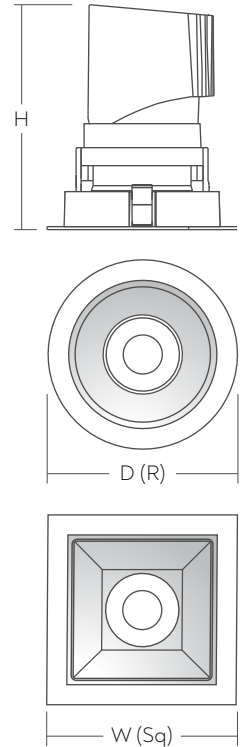

VENICE
DOWNLIGHTS
3", 4", 6" Euro Collection

[FEATURES]

The Venice is a high-performance recessed downlight offering reduced glare and high visual comfort. Available in 3", 4" and 6" round or square trim, fixed or adjustable, the Venice is one of the most flexible downlights in the market. Its modular design with a variety of light engines and optics allows for suitable use in countless applications. This downlight is designed for easy installation, removal, and maintenance from below the ceiling to reduce capital and operating costs. The Venice is ideal for ambient or accent lighting in commercial, retail, hospitality, and residential settings.

[DIMENSIONS]

| Collection / Model | D / W | H | Cutout Size D / W |
|---|-------------------------|-----------------|-------------------------|
| EURO3 / 3 Inch* Venice Round VEN3 (R) | Ø85mm (3.35") | 113mm (4.45") | Ø75mm (2.95") |
| EURO3 / 3 Inch* Venice Square VEN3 (Sq) | 85x85mm (3.35"x3.35") | 112mm (4.41") | 75x75mm (2.95"x2.95") |
| EURO3 / 3 Inch* Venice Wall Wash Round VEN3-WW (R) | Ø88mm (3.46") | 100mm (3.94") | Ø75mm (2.95") |
| EURO3 / 3 Inch* Venice Wall Wash Square VEN3-WW (Sq) | 88x88mm (3.46"x3.46") | 100mm (3.94") | 75x75mm (2.95"x2.95") |
| EURO4 / 4 Inch* Venice Round VEN4 (R) | Ø115mm (4.53") | 141mm (5.55") | Ø100mm (3.94") |
| EURO4 / 4 Inch* Venice Square VEN4 (Sq) | 112x112mm (4.41"x4.41") | 136mm (5.35") | 100x100mm (3.94"x3.94") |
| EURO6 / 6 Inch* Venice Round VEN6 (R) | Ø140mm (5.51") | 175mm (6.89") | Ø125mm (4.92") |
| EURO6 / 6 Inch* Venice Square VEN6 (Sq) | 140x140mm (5.51"x5.51") | 169.5mm (6.67") | 125x125mm (4.92"x4.92") |