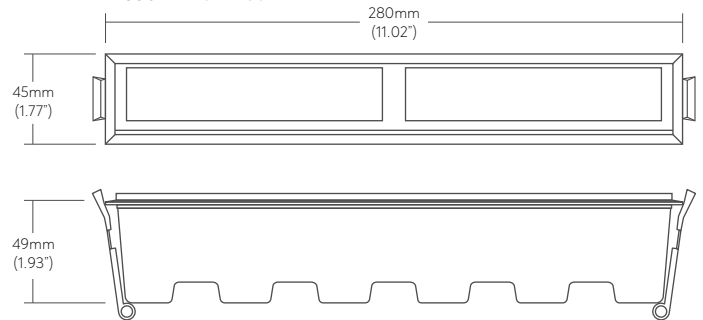

**LUMINAIRE INFORMATION - Downlight**

RECESSED 

Product Detail

Lumens/Watts/Cell	750lm/10W/5 Cell 1350lm/18W/10 Cell
Input Voltage	110-277V AC
Efficacy	Up to 75lm/W
CRI	>90Ra
Beam Angle	45°
CCT	3000K, 4000K
Dimming	Phase Dimming 10-100%
Cell/Trim Colour	<b>Black Cell/White Trim (Standard)</b> Black Cell/Black Trim
Warranty	5 yrs
Certification	 IC, Air Tite, Damp Location

5 Cells / 750lm

10 Cells / 1350lm

**[ LUMINAIRE INFORMATION - Wall Wash ]**

Product Detail

Lumens/Watts/Cell 750lm/10W/5 Cell  
1350lm/18W/10 Cell

Input Voltage 110-277V AC

Efficacy Up to 75lm/W

CRI >90Ra

Beam Angle 100° Asymmetric

CCT 3000K, 4000K

Dimming Phase Dimming 10-100%

Cell/Trim Colour **Black Cell/White Trim (Standard)**  
Black Cell/Black Trim

Warranty 5 yrs

Certification IC, Air Tite,  
Damp Location

750lm Wall Wash

1350lm Wall Wash

**[ EXTERNAL DRIVER ]**

5 Cell  
External Driver

10 Cell  
External Driver

**[ ORDER CODE ]**

<b>VEG</b>	-		-		-	<b>UNV</b>	-	<b>90</b>	-	
<b>MODEL</b>		<b>SIZE</b>		<b>CCT</b>		<b>BEAM ANGLE</b>		<b>VOLTAGE</b>		<b>FINISH</b>
VEG - LINEAR BLADE		5 - 5 CELL 10 - 10 CELL		30K - 3000K 40K - 4000K		45 - 45° WW - 100° ASYMMETRIC WALL WASH Consult factory for additional options		UNV - 110-277V		90 - 90CRI <b>BW - BLACK CELL/WHITE TRIM (Standard)</b> <b>BB - BLACK CELL/BLACK TRIM</b>