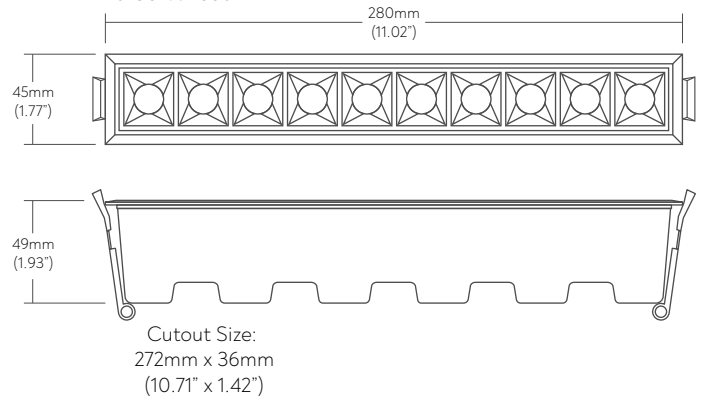

**VEGAS**  
**RECESSED LINEAR BLADE**  
Downlight and Wall Wash

**FEATURES**

Vegas LED recessed linear blade is available in 5 or 10 cells, 45° downlight optic or 100° asymmetric wall wash optic. Ideal for retail, residential and commercial spaces. Easy installation and service from below ceiling. Air tight, damp location and IC rated for use in insulated ceilings.

**LUMINAIRE INFORMATION - Downlight**

RECESSED 

Product Detail

Lumens/Watts/Cell	750lm/10W/5 Cell 1350lm/18W/10 Cell
Input Voltage	110-277V AC
Efficacy	Up to 75lm/W
CRI	>90Ra
Beam Angle	45°
CCT	3000K, 4000K
Dimming	Phase Dimming 10-100%
Cell/Trim Colour	<b>Black Cell/White Trim (Standard)</b> Black Cell/Black Trim
Warranty	5 yrs
Certification	 IC, Air Tite, Damp Location

5 Cells / 750lm

10 Cells / 1350lm

**[ LUMINAIRE INFORMATION - Wall Wash ]**

Product Detail

Lumens/Watts/Cell 750lm/10W/5 Cell  
1350lm/18W/10 Cell

Input Voltage 110-277V AC

Efficacy Up to 75lm/W

CRI >90Ra