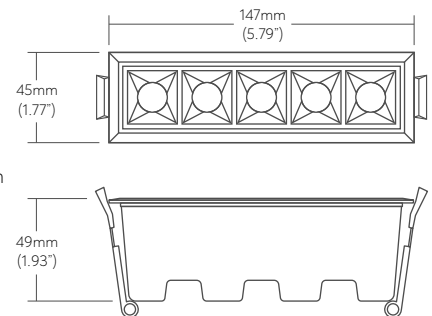

**LUMINAIRE INFORMATION - Downlight**

RECESSED 

Product Detail

Lumens/Watts/Cell	750lm/10W/5 Cell 1350lm/18W/10 Cell
Input Voltage	110-277V AC
Efficacy	Up to 75lm/W
CRI	>90Ra
Beam Angle	45°
CCT	3000K, 4000K
Dimming	Phase Dimming 10-100%
Cell/Trim Colour	<b>Black Cell/White Trim (Standard)</b> Black Cell/Black Trim
Warranty	5 yrs
Certification	 IC, Air Tite, Damp Location

5 Cells / 750lm

10 Cells / 1350lm

**[ LUMINAIRE INFORMATION - Wall Wash ]**

Product Detail

Lumens/Watts/Cell 750lm/10W/5 Cell  
1350lm/18W/10 Cell

Input Voltage 110-277V AC

Efficacy Up to 75lm/W

CRI >90Ra