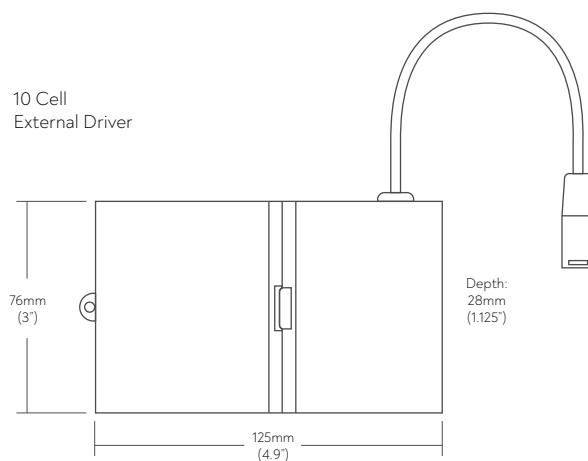

750lm Wall Wash

1350lm Wall Wash

**[ EXTERNAL DRIVER ]**

5 Cell  
External Driver

10 Cell  
External Driver

**[ ORDER CODE ]**

<b>VEG</b>	-		-		-	<b>UNV</b>	-	<b>90</b>	-	
<b>MODEL</b>		<b>SIZE</b>		<b>CCT</b>		<b>BEAM ANGLE</b>		<b>VOLTAGE</b>		<b>FINISH</b>
VEG - LINEAR BLADE		5 - 5 CELL 10 - 10 CELL		30K - 3000K 40K - 4000K		45 - 45° WW - 100° ASYMMETRIC WALL WASH Consult factory for additional options		UNV - 110-277V		90 - 90CRI <b>BW - BLACK CELL/WHITE TRIM (Standard)</b> <b>BB - BLACK CELL/BLACK TRIM</b>