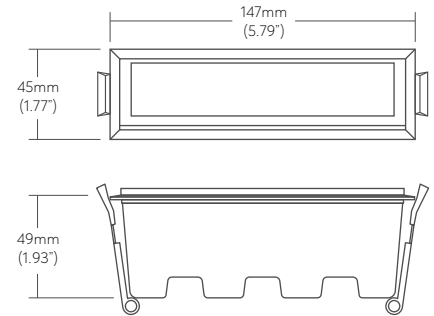

**LUMINAIRE INFORMATION - Downlight**

RECESSED 

Product Detail

Lumens/Watts/Cell	750lm/10W/5 Cell 1350lm/18W/10 Cell
Input Voltage	110-277V AC
Efficacy	Up to 75lm/W
CRI	>90Ra
Beam Angle	45°
CCT	3000K, 4000K
Dimming	Phase Dimming 10-100%
Cell/Trim Colour	<b>Black Cell/White Trim (Standard)</b> Black Cell/Black Trim
Warranty	5 yrs
Certification	 IC, Air Tite, Damp Location

5 Cells / 750lm

10 Cells / 1350lm

**[ LUMINAIRE INFORMATION - Wall Wash ]**

Product Detail

Lumens/Watts/Cell 750lm/10W/5 Cell  
1350lm/18W/10 Cell

Input Voltage 110-277V AC

Efficacy Up to 75lm/W

CRI >90Ra

Beam Angle 100° Asymmetric

CCT 3000K, 4000K

Dimming Phase Dimming 10-100%

Cell/Trim Colour **Black Cell/White Trim (Standard)**  
Black Cell/Black Trim

Warranty 5 yrs

Certification IC, Air Tite,  
Damp Location

750lm Wall Wash

1350lm Wall Wash

**[ EXTERNAL DRIVER ]**

5 Cell  
External Driver

10 Cell  
External Driver

**[ ORDER CODE ]**

<b>VEG</b>	-		-		-	<b>UNV</b>	-	<b>90</b>	-	
<b>MODEL</b>		<b>SIZE</b>		<b>CCT</b>		<b>BEAM ANGLE</b>		<b>VOLTAGE</b>		<b>FINISH</b>
VEG - LINEAR BLADE		5 - 5 CELL 10 - 10 CELL		30K - 3000K 40K - 4000K		45 - 45° WW - 100° ASYMMETRIC WALL WASH Consult factory for additional options		UNV - 110-277V		90 - 90CRI <b>BW - BLACK CELL/WHITE TRIM (Standard)</b> <b>BB - BLACK CELL/BLACK TRIM</b>