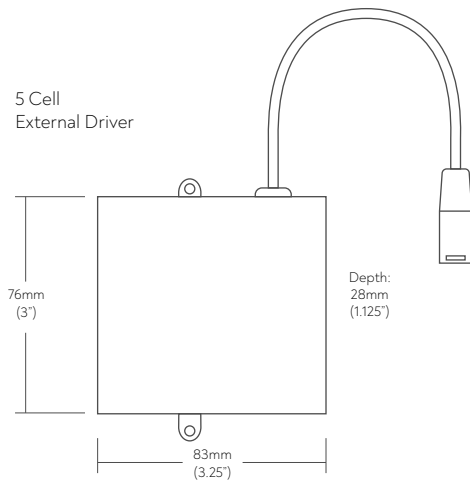

5 Cells / 750lm

10 Cells / 1350lm

**[ LUMINAIRE INFORMATION - Wall Wash ]**

Product Detail

Lumens/Watts/Cell 750lm/10W/5 Cell  
1350lm/18W/10 Cell

Input Voltage 110-277V AC

Efficacy Up to 75lm/W

CRI >90Ra

750lm Wall Wash

1350lm Wall Wash

**[ EXTERNAL DRIVER ]**

5 Cell  
External Driver

10 Cell  
External Driver

**[ ORDER CODE ]**

<b>VEG</b>	-		-		-	<b>UNV</b>	-	<b>90</b>	-	
<b>MODEL</b>		<b>SIZE</b>		<b>CCT</b>		<b>BEAM ANGLE</b>		<b>VOLTAGE</b>		<b>FINISH</b>
VEG - LINEAR BLADE		5 - 5 CELL 10 - 10 CELL		30K - 3000K 40K - 4000K		45 - 45° WW - 100° ASYMMETRIC WALL WASH Consult factory for additional options		UNV - 110-277V		90 - 90CRI <b>BW - BLACK CELL/WHITE TRIM (Standard)</b> <b>BB - BLACK CELL/BLACK TRIM</b>