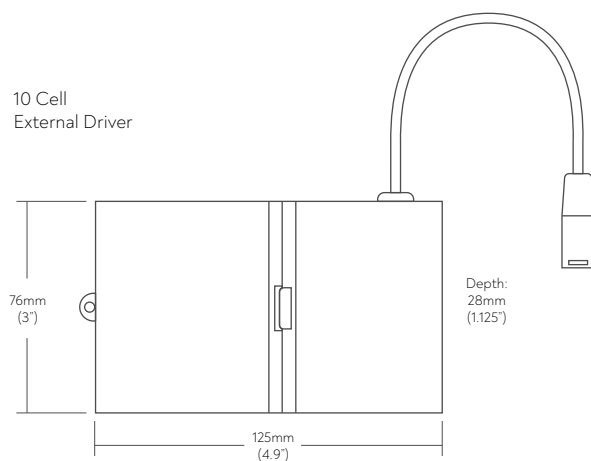

10 Cell
External Driver

[ORDER CODE]

VEG	-		-		-	UNV	-	90	-	
MODEL		SIZE		CCT		BEAM ANGLE		VOLTAGE		FINISH
VEG - LINEAR BLADE		5 - 5 CELL 10 - 10 CELL		30K - 3000K 40K - 4000K		45 - 45° WW - 100° ASYMMETRIC WALL WASH Consult factory for additional options		UNV - 110-277V		90 - 90CRI BW - BLACK CELL/WHITE TRIM (Standard) BB - BLACK CELL/BLACK TRIM