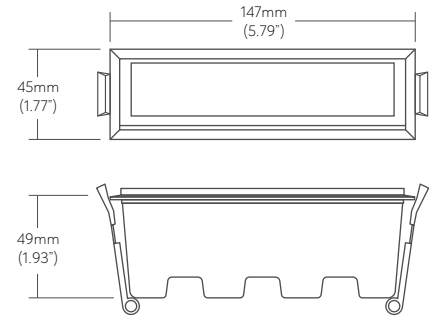

[LUMINAIRE INFORMATION - Wall Wash]

Product Detail

Lumens/Watts/Cell 750lm/10W/5 Cell
1350lm/18W/10 Cell

Input Voltage 110-277V AC

Efficacy Up to 75lm/W

CRI >90Ra

Beam Angle 100° Asymmetric

CCT 3000K, 4000K

Dimming Phase Dimming 10-100%

Cell/Trim Colour **Black Cell/White Trim (Standard)**
Black Cell/Black Trim

Warranty 5 yrs

Certification IC, Air Tite,
Damp Location

750lm Wall Wash