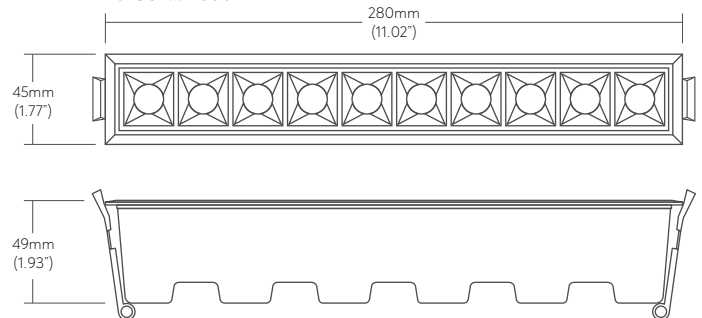

VEGAS
RECESSED LINEAR BLADE
Downlight and Wall Wash

FEATURES

Vegas LED recessed linear blade is available in 5 or 10 cells, 45° downlight optic or 100° asymmetric wall wash optic. Ideal for retail, residential and commercial spaces. Easy installation and service from below ceiling. Air tight, damp location and IC rated for use in insulated ceilings.

LUMINAIRE INFORMATION - Downlight

RECESSED

Product Detail

Lumens/Watts/Cell	750lm/10W/5 Cell 1350lm/18W/10 Cell
Input Voltage	110-277V AC
Efficacy	Up to 75lm/W
CRI	>90Ra
Beam Angle	45°
CCT	3000K, 4000K
Dimming	Phase Dimming 10-100%
Cell/Trim Colour	Black Cell/White Trim (Standard) Black Cell/Black Trim
Warranty	5 yrs
Certification	IC, Air Tite, Damp Location

5 Cells / 750lm

Cutout Size:
139mm x 36mm
(5.47" x 1.42")

10 Cells / 1350lm

Cutout Size:
272mm x 36mm
(10.71" x 1.42")

[LUMINAIRE INFORMATION - Wall Wash]

Product Detail

Lumens/Watts/Cell 750lm/10W/5 Cell
1350lm/18W/10 Cell

VEG	-		-		-	UNV	-	90	-	
MODEL		SIZE		CCT		BEAM ANGLE		VOLTAGE		FINISH
VEG - LINEAR BLADE		5 - 5 CELL 10 - 10 CELL		30K - 3000K 40K - 4000K		45 - 45° WW - 100° ASYMMETRIC WALL WASH Consult factory for additional options		UNV - 110-277V		90 - 90CRI BW - BLACK CELL/WHITE TRIM (Standard) BB - BLACK CELL/BLACK TRIM