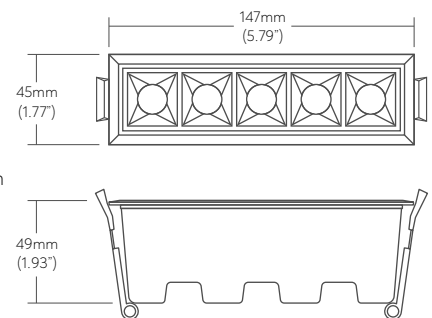

LUMINAIRE INFORMATION - Downlight

RECESSED

Product Detail

Lumens/Watts/Cell	750lm/10W/5 Cell 1350lm/18W/10 Cell
Input Voltage	110-277V AC
Efficacy	Up to 75lm/W
CRI	>90Ra
Beam Angle	45°
CCT	3000K, 4000K
Dimming	Phase Dimming 10-100%
Cell/Trim Colour	Black Cell/White Trim (Standard) Black Cell/Black Trim
Warranty	5 yrs
Certification	IC, Air Tite, Damp Location

5 Cells / 750lm

Cutout Size:
139mm x 36mm
(5.47" x 1.42")

10 Cells / 1350lm

Cutout Size:
272mm x 36mm
(10.71" x 1.42")

[LUMINAIRE INFORMATION - Wall Wash]

Product Detail

Lumens/Watts/Cell 750lm/10W/5 Cell
1350lm/18W/10 Cell

VEG	-		-		-	UNV	-	90	-	
MODEL		SIZE		CCT		BEAM ANGLE		VOLTAGE		FINISH
VEG - LINEAR BLADE		5 - 5 CELL 10 - 10 CELL		30K - 3000K 40K - 4000K		45 - 45° WW - 100° ASYMMETRIC WALL WASH Consult factory for additional options		UNV - 110-277V		90 - 90CRI BW - BLACK CELL/WHITE TRIM (Standard) BB - BLACK CELL/BLACK TRIM