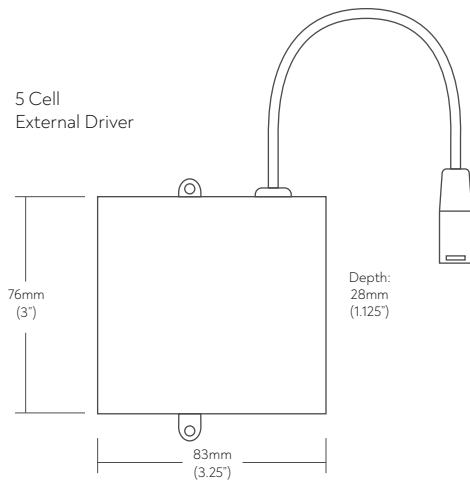

[EXTERNAL DRIVER]

5 Cell
External Driver