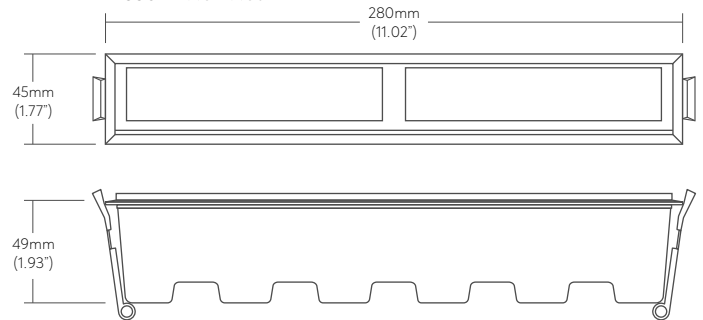

1350lm Wall Wash