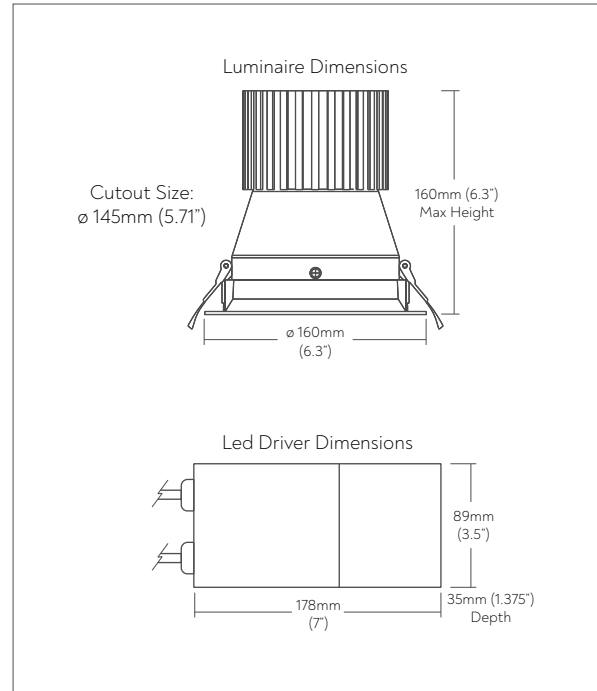

MADRID
DOWNLIGHTS
5" Low Glare Design

[FEATURES]

Madrid LED downlights are available in 5" model size with low glare design. Ideal for high ceiling applications in retail, commercial and educational. Superior crisp optics at 45°¹ or 60°² with 90 CRI delivers a unique glow with vivid color. Easy installation and service from below ceiling.

[LUMINAIRE INFORMATION]

RECESSED 

| | |
|--------------------|---|
| Product Detail |  |
| Lumens/Watts | 1800lm/20W 2700lm/30W 4500lm/50W |
| Input Voltage | 120-277V |
| Efficacy | Up to 120lm/W ³ |
| CRI | >90Ra |
| Beam Angle | 45° ¹ , 60° ² |
| CCT | 3000K, 3500K, 4000K |
| Dimming | 1% 0-10V |
| Trim Colour | White (Standard) , Black, Grey |
| Ingress Protection | IP20 Dry Location |
| Warranty | 5 yrs |
| Certification |  |

[ORDER CODE]

| | | | | | | | | | | | | | | |
|---------------|---|---|---|---|---|--|---|----------------|---|----------------|---|-------------|---|--|
| MAD5 | - | | - | | - | 90 | - | UNV | - | D | - | CL | - | |
| MODEL | | LUMENS/OPTICS | | CCT | | CRI | | VOLTAGE | | DIMMING | | LENS | | NEW CONSTRUCTION PLATFORM |
| MAD5 - 5 INCH | | 18 - 1800lm/60° 27 - 2700lm/60° 45 - 4500lm/45° | | 30K - 3000K 35K - 3500K 40K - 4000K | | 90 - 90CRI | | UNV - 120-277V | | D - 0-10V | | CL - CLEAR | | (BLANK) - NONE NCR1 - ADJUSTABLE 2" - 6" ROUND |
| | | | | | | WH - WHITE (Standard) BK - BLACK GR - GREY | | | | | | | | 1. Available in 4500lm only 2. Not available in 4500lm 3. Lumens measured without optics |